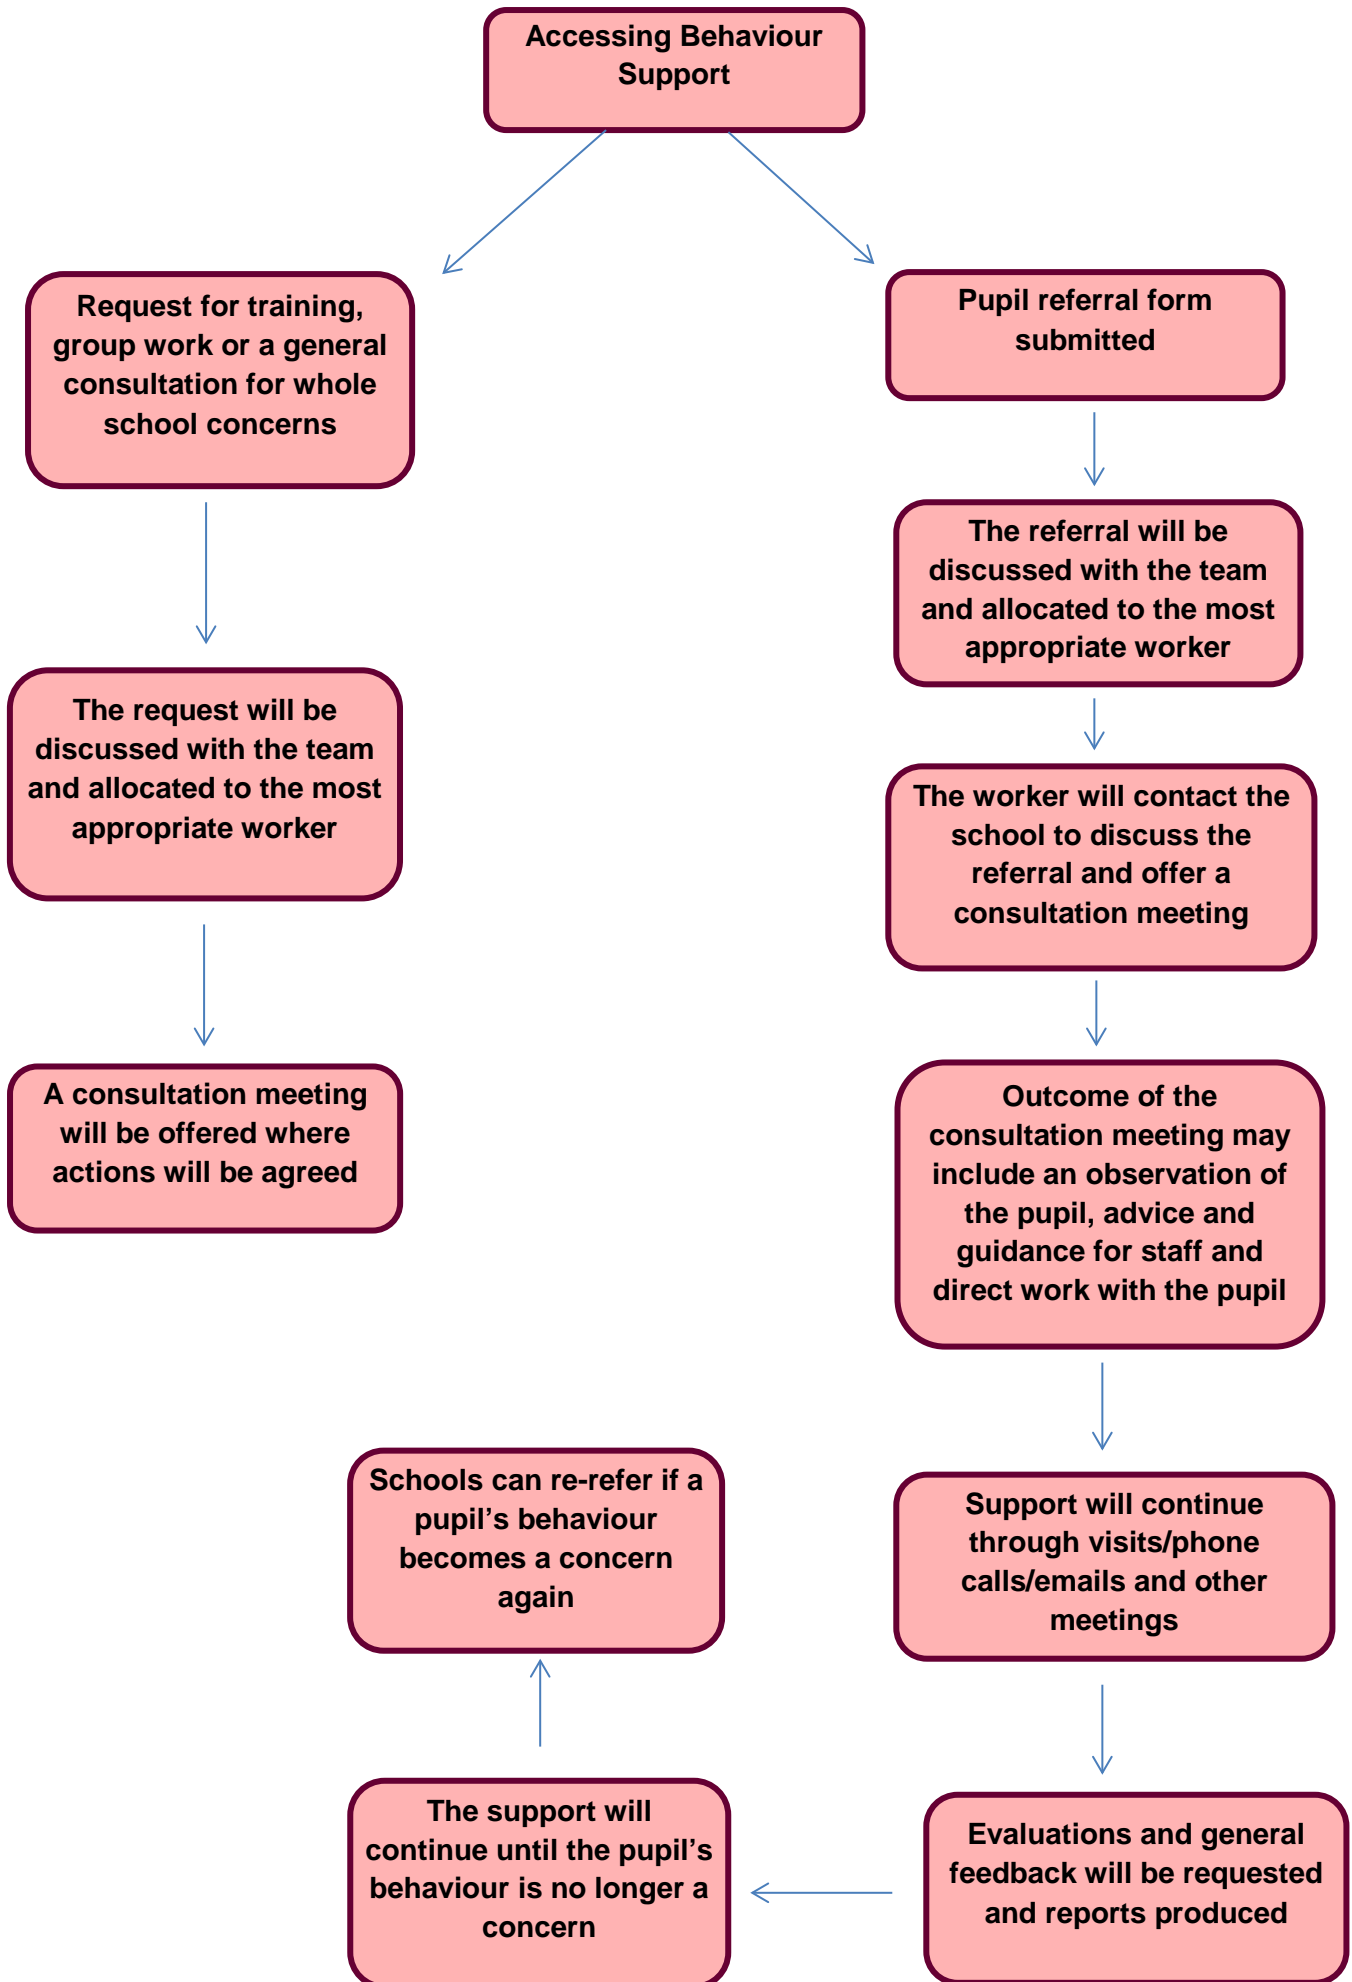

# Behaviour Support Team

If you require further clarification regarding the above or general behaviour support advice, please contact us.

Tel: 01344 345250

**Contacts:**

**Ruari Hignell, Behaviour Support Team Leader**